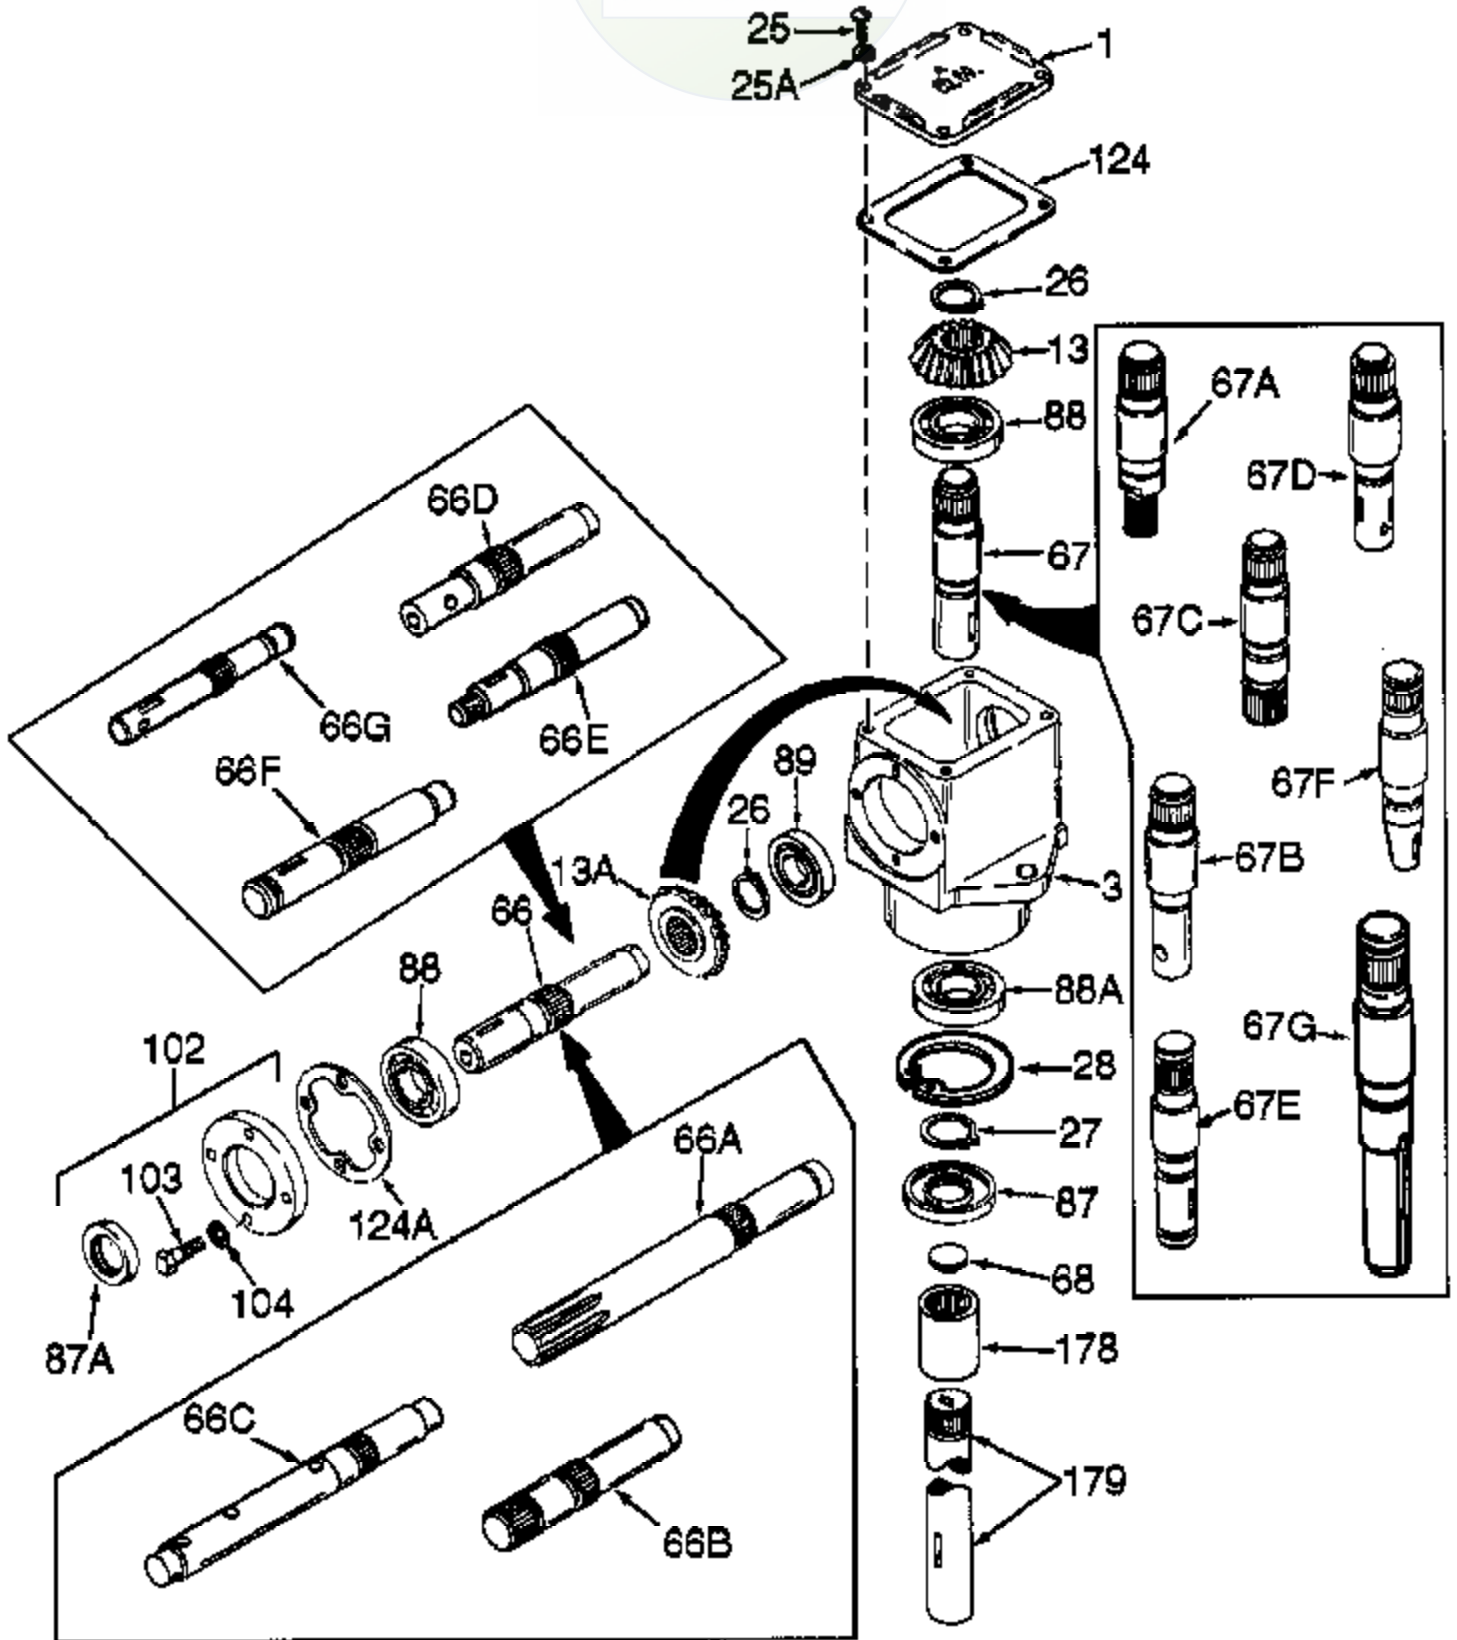

JOIST

SICHER IST DAS:
DAS ORIGINAL

Ref #	Part Number	Qty	Description
	794342B		R.H. Head Ass'y (Incl. 1 thru 124A)
1	772034		Right Hand Cover
3	770026A		Right Angle Drive Housing
13	778046		Miter Gear (22 teeth)(7/8" ID)
13A	778069		Miter Gear (22 teeth)(1" ID)
25	792025		Screw, 10-24 x 1/2"
26	788018		Snap Ring
66F	776228		Input Shaft (5-7/32" long)
67	776066		Output Shaft (4-19/32" long)
87A	788031		Oil Seal
88A	XXXXX		Ball Bearing (Order from OEM)
88	780034		Ball Bearing
89	780024		Ball Bearing
102	786029		Retainer Cap & Seal (Incl. 87A & 103)
103	792026		Screw, 1/4-20 x 7/8"
124A	788030B		Cap Gasket
124	788028		Cover Gasket

RAD-4152-P91 Page 2 of 2

Peerless